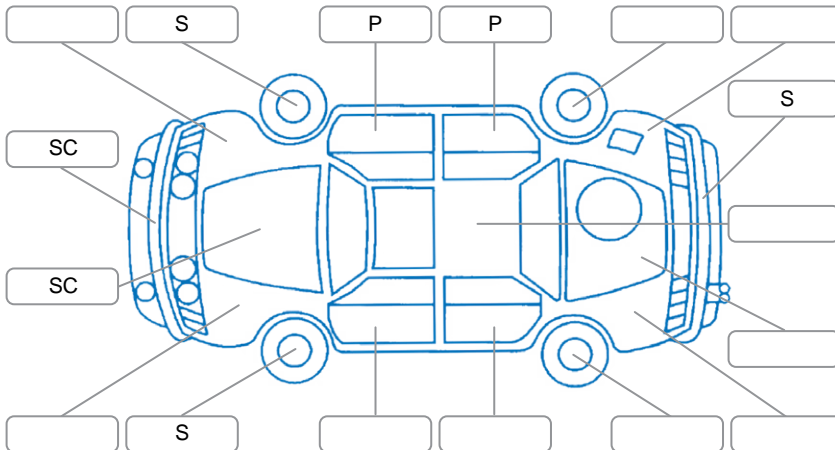

Report ID:	28,139,895	Version:	2
Created:	28 Apr 2026		

Make:	Ford	Model:	Mondeo
Body Style:	Hatchback	Year:	2013
Rego No.:	GTF379	Rego Expiry:	20 Jul 2026
WoF Expiry:	24 Jul 2026	Odometer:	148,237 Kms
Good No.:	28139895	VIN:	WF0EXXGBBECC17226
Next Service:	156,800 Kms	Service History:	Yes

Key
 S = Scratch R = Rust C = Crack * = Decals W = Significant scuffs
 D = Dent PT = Paint defect P = Pin dent SC = Stone Chips

Note: some defects and blemishes may not be displayed in the diagram

Body Inspection Comments