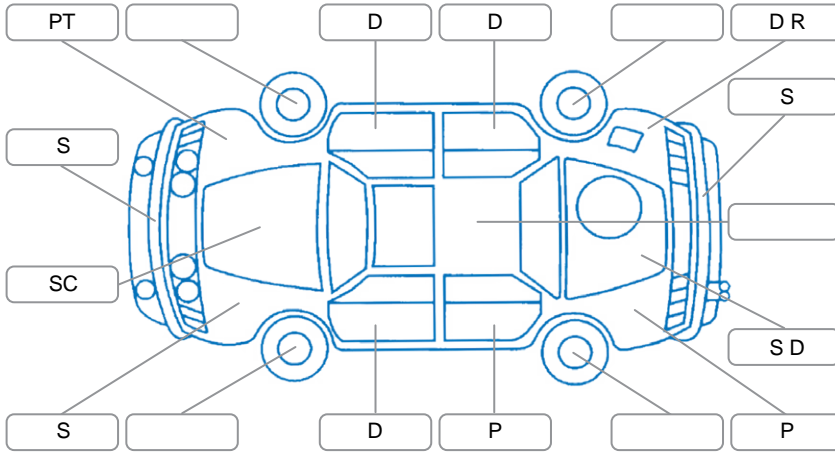

Report ID:	28,139,848	Version:	2
Created:	13 May 2026		

Make:	Mitsubishi	Model:	Colt Plus
Body Style:	Hatchback	Year:	2011
Rego No.:	GAQ5	Rego Expiry:	31 Aug 2026
WoF Expiry:	21 May 2027	Odometer:	107,572 Kms
Good No.:	28139848	VIN:	JMYLTZ23WBZ000404
Next Service:	117,000	Service History:	No

Key

S = Scratch R = Rust C = Crack * = Decals W = Significant scuffs
 D = Dent PT = Paint defect P = Pin dent SC = Stone Chips

Note: some defects and blemishes may not be displayed in the diagram

Body Inspection Comments

Conditions During Body Inspection: Dry

Under Carriage and Under Bonnet Inspection Comments

Interior Comments

Seats:	Average
Carpets:	Average
Panels:	Average
Dashboard:	Average

General Comments

Road Conditions During Test Drive	Dry		
Engine Timing Mechanism	Timing Chain		
Evidence of Cam Belt Replacement	<input type="checkbox"/> Yes	<input type="checkbox"/> No	Kms
Inspected by:	Samuel Weir		
Published by:	Ben Moon		
Inspection Date:	24 Apr 2026		