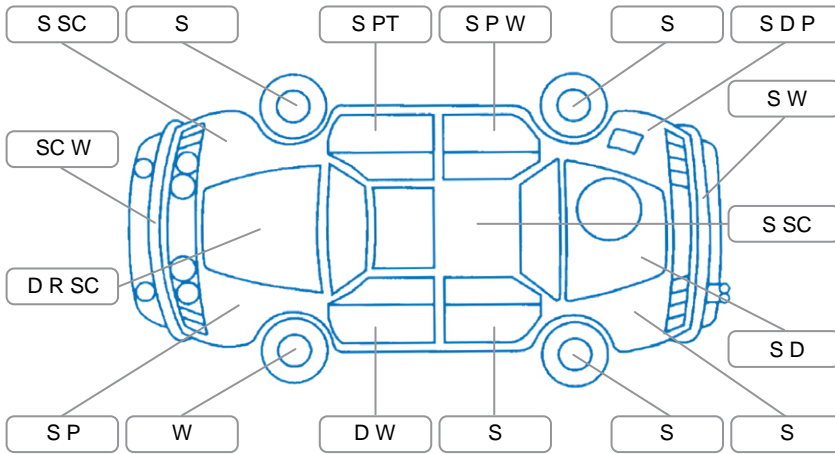

Report ID:	28,139,830	Version:	1
Created:	04 Jun 2026		

Make:	Mitsubishi	Model:	Outlander
Body Style:	SUV	Year:	2017
Rego No.:	KPD221	Rego Expiry:	06 Apr 2026
WoF Expiry:	26 Nov 2026	Odometer:	195,700 Kms
Good No.:	28139830	VIN:	JMFXTGF8WHJ001511
Next Service:	202,181 Kms	Service History:	No

Key
 S = Scratch R = Rust C = Crack * = Decals W = Significant scuffs
 D = Dent PT = Paint defect P = Pin dent SC = Stone Chips

Note: some defects and blemishes may not be displayed in the diagram

Body Inspection Comments

Stone chip in windscreen

Conditions During Body Inspection

Dry

Under Carriage and Under Bonnet Inspection Comments

Engine oil seep
 All-wheel drive

Interior Comments

Seats:	Average
Carpets:	Rip on driver's side, otherwise good
Panels:	Average
Dashboard:	Average

General Comments

Stone chip in windscreen
 Passenger side grab-handle detached
 Infotainment display is cracked - does not respond to touch inputs

Road Conditions During Test Drive Dry

Engine Timing Mechanism Timing Chain