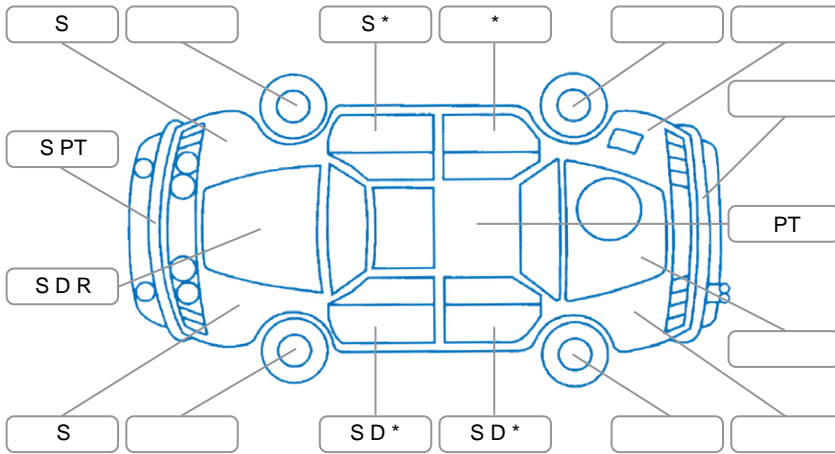

Report ID:	28,139,766	Version:	1
Created:	24 Apr 2026		

Make:	Mitsubishi	Model:	Triton
Body Style:	Utility	Year:	2017
Rego No.:	KRH57	Rego Expiry:	29 Jun 2026
WoF Expiry:	25 Jul 2026	Odometer:	128,262 Kms
Good No.:	28139766	VIN:	MMAZJKL10HH012234
Next Service:	132000	Service History:	No

Key
 S = Scratch R = Rust C = Crack * = Decals W = Significant scuffs
 D = Dent PT = Paint defect P = Pin dent SC = Stone Chips

Note: some defects and blemishes may not be displayed in the diagram

Body Inspection Comments

Conditions During Body Inspection

Under Carriage and Under Bonnet Inspection Comments

Bull bar bent can't open the bonnet, underbody rust, skid plate damage, left inner front cv boot split, exhaust pipe rusty,

Interior Comments

Seats:	driver seat torn,
Carpets:	Average
Panels:	Average
Dashboard:	Average

General Comments

Dpf light on,

Road Conditions During Test Drive	Wet
Engine Timing Mechanism	Timing Chain
Evidence of Cam Belt Replacement	<input type="checkbox"/> Yes <input type="checkbox"/> No Kms
Inspected by:	Curshey Accad
Published by:	Curshey Accad
Inspection Date:	24 Apr 2026