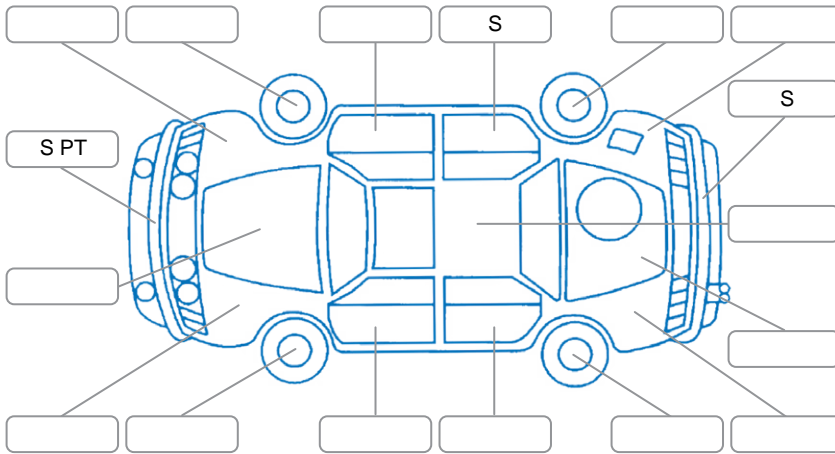

Report ID:	28,139,745	Version:	5
Created:	30 Jun 2026		

Make:	Nissan	Model:	Fuga
Body Style:	Sedan	Year:	2012
Rego No.:	RTR300	Rego Expiry:	15 Dec 2026
WoF Expiry:	23 Jun 2027	Odometer:	128,620 Kms
Good No.:	28139745	VIN:	7AT0DH8GX25500778
Next Service:	no sticker	Service History:	No

Key
 S = Scratch R = Rust C = Crack * = Decals W = Significant scuffs
 D = Dent PT = Paint defect P = Pin dent SC = Stone Chips

Note: some defects and blemishes may not be displayed in the diagram

Body Inspection Comments

Driver door seal torn

Conditions During Body Inspection

Under Carriage and Under Bonnet Inspection Comments

Interior Comments

Seats:	driver seat torn
Carpets:	drive side torn
Panels:	Good
Dashboard:	Good

General Comments