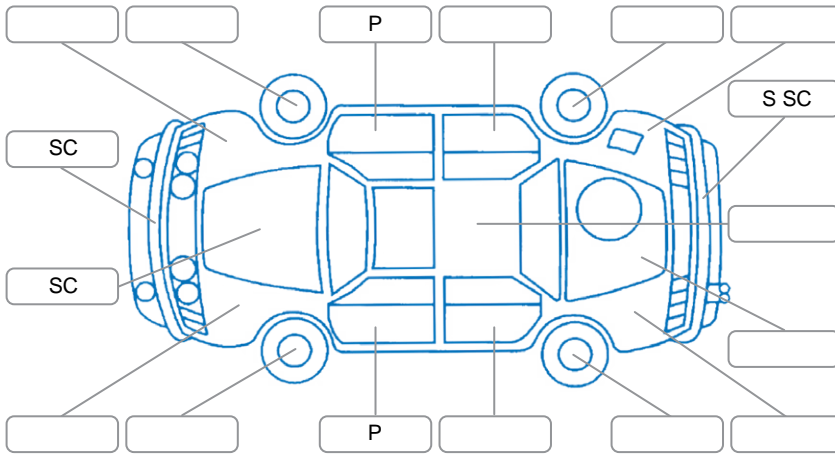

Report ID:	28,139,713	Version:	1
Created:	29 Apr 2026		

Make:	Ssangyong	Model:	Tivoli
Body Style:	SUV	Year:	2022
Rego No.:	PCQ795	Rego Expiry:	24 Mar 2027
WoF Expiry:	09 Apr 2027	Odometer:	90,635 Kms
Good No.:	28139713	VIN:	KPT30B1YSNP383002
Next Service:	104,000kms	Service History:	Yes

Key
 S = Scratch R = Rust C = Crack * = Decals W = Significant scuffs
 D = Dent PT = Paint defect P = Pin dent SC = Stone Chips

Note: some defects and blemishes may not be displayed in the diagram

Body Inspection Comments