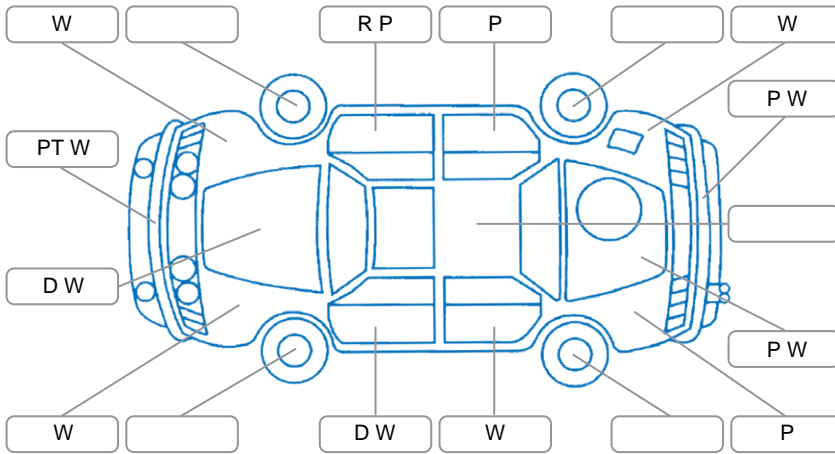

Report ID:	28,139,685	Version:	3
Created:	28 Apr 2026		

Make:	Mazda	Model:	Bt-50
Body Style:	Utility	Year:	2017
Rego No.:	KYG407	Rego Expiry:	01 Oct 2026
WoF Expiry:	12 May 2027	Odometer:	197,973 Kms
Good No.:	28139685	VIN:	MMOUR0YG100749151
Next Service:	No Sticker	Service History:	No

**Key**  
 S = Scratch    R = Rust    C = Crack    \* = Decals    W = Significant scuffs  
 D = Dent    PT = Paint defect    P = Pin dent    SC = Stone Chips

Note: some defects and blemishes may not be displayed in the diagram

### Body Inspection Comments

- Left headlight cover crack
- Overspray on front bumper
- Poor paint repair on front bumper
- Both sills pin dents

Conditions During Body Inspection:  Wet  Dry