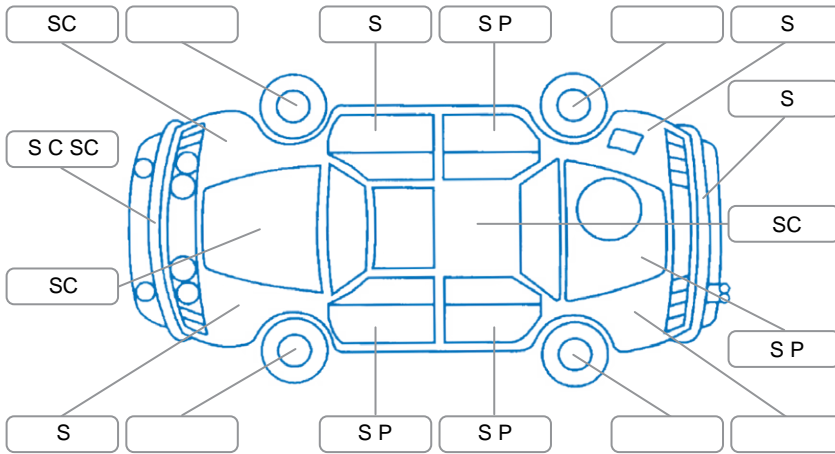

Report ID:	28,139,671	Version:	1
Created:	27 Apr 2026		

Make:	Lexus	Model:	IS350
Body Style:	Sedan	Year:	2006
Rego No.:	RMP644	Rego Expiry:	26 Sep 2026
WoF Expiry:	15 Jul 2026	Odometer:	205,895 Kms
Good No.:	28139671	VIN:	7AT0B00HX20008572
Next Service:	Unknown.	Service History:	No

Key

S = Scratch R = Rust C = Crack * = Decals W = Significant scuffs
 D = Dent PT = Paint defect P = Pin dent SC = Stone Chips

Note: some defects and blemishes may not be displayed in the diagram

Body Inspection Comments

Conditions During Body Inspection: Dry

Under Carriage and Under Bonnet Inspection Comments

Oil leaks

Interior Comments

Seats:	Average
Carpets:	Average
Panels:	Poor
Dashboard:	Poor

General Comments

Window not working correctly.
 A/C blows warm.