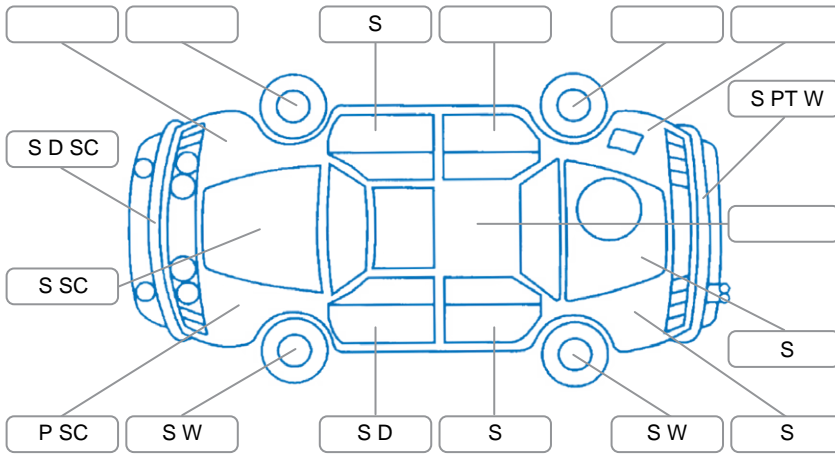

Key

S = Scratch R = Rust C = Crack * = Decals W = Significant scuffs
 D = Dent PT = Paint defect P = Pin dent SC = Stone Chips

Note: some defects and blemishes may not be displayed in the diagram

Body Inspection Comments

Conditions During Body Inspection: Dry

Under Carriage and Under Bonnet Inspection Comments

Rear brake pads low

Interior Comments

Seats:	Average
Carpets:	Average
Panels:	Good
Dashboard:	Good

General Comments

Front & rear washers NW. Check engine light on. Vehicle misfiring. EPC light on. TPMS light on. Service due. Centre console lid broken. Parcel tray broken.

Road Conditions During Test Drive	Dry	
Engine Timing Mechanism	Timing Chain	
Evidence of Cam Belt Replacement	<input type="checkbox"/> Yes <input type="checkbox"/> No	Kms
Inspected by:	Robert Rankin	
Published by:	Saxon Ewen	
Inspection Date:	28 Apr 2026	