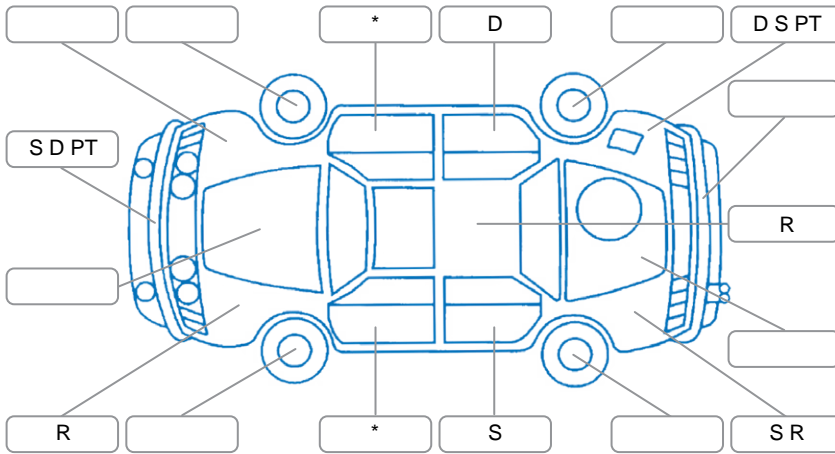

Make:	Mazda	Model:	Bt-50
Body Style:	Utility	Year:	2018
Rego No.:	LQR765	Rego Expiry:	13 Sep 2026
WoF Expiry:	30 Apr 2027	Odometer:	187,757 Kms
Good No.:	28139470	VIN:	MMOUR0YG100843928
Next Service:	192,000 kms	Service History:	Yes

Key
 S = Scratch R = Rust C = Crack * = Decals W = Significant scuffs
 D = Dent PT = Paint defect P = Pin dent SC = Stone Chips

Note: some defects and blemishes may not be displayed in the diagram

Body Inspection Comments