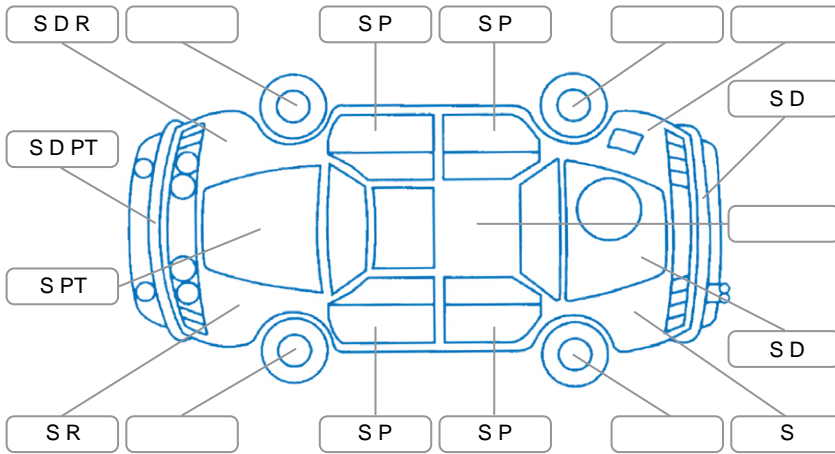

Report ID:	28,139,415	Version:	1
Created:	26 Apr 2026		

Make:	Mazda	Model:	Bongo
Body Style:	Wagon	Year:	1996
Rego No.:	NGE613	Rego Expiry:	20 Dec 2026
WoF Expiry:	26 May 2026	Odometer:	264,538 Kms
Good No.:	28139415	VIN:	7A8C10W0704107434
Next Service:	274000	Service History:	No

Key

S = Scratch R = Rust C = Crack * = Decals W = Significant scuffs
 D = Dent PT = Paint defect P = Pin dent SC = Stone Chips

Note: some defects and blemishes may not be displayed in the diagram

Body Inspection Comments

Left tail light cracked
 Extensive underbody corrosion

Conditions During Body Inspection

Under Carriage and Under Bonnet Inspection Comments

Fan belts very noisy

Interior Comments

Seats:	Drivers seat torn
Carpets:	Average
Panels:	Average
Dashboard:	Average