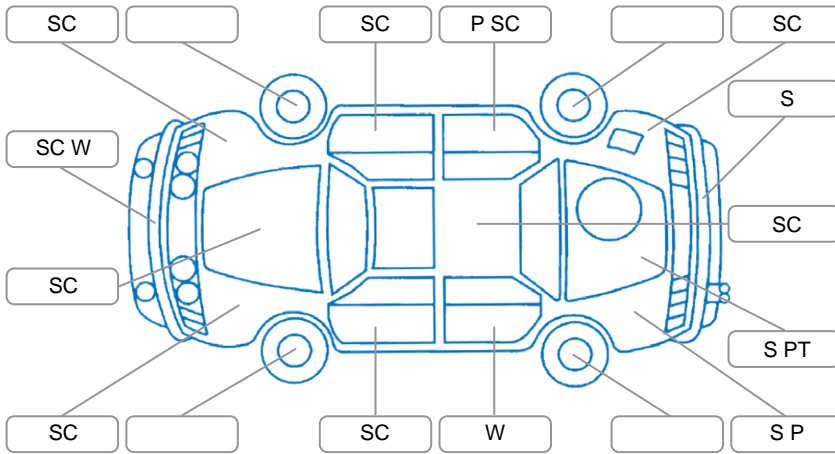

Report ID:	28,139,323	Version:	3
Created:	01 May 2026		

Make:	Mazda	Model:	Axela
Body Style:	Hatchback	Year:	2012
Rego No.:	NEU185	Rego Expiry:	17 Jul 2026
WoF Expiry:	15 May 2027	Odometer:	148,951 Kms
Good No.:	28139323	VIN:	7AT0C13JX20205887
Next Service:	158,942 kms	Service History:	No

Key
 S = Scratch R = Rust C = Crack * = Decals W = Significant scuffs
 D = Dent PT = Paint defect P = Pin dent SC = Stone Chips

Note: some defects and blemishes may not be displayed in the diagram

Body Inspection Comments

Aerial damaged.

Conditions During Body Inspection Dry

Under Carriage and Under Bonnet Inspection Comments

Interior Comments

Seats:	Average
Carpets:	Average
Panels:	Cargo tray missing string.
Dashboard:	Average