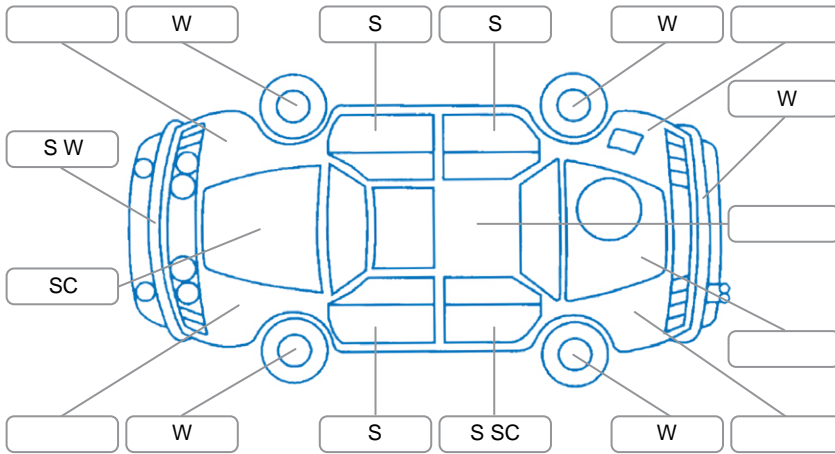

Report ID:	28,139,310	Version:	1
Created:	01 May 2026		

Make:	Volkswagen	Model:	Golf
Body Style:	Hatchback	Year:	2016
Rego No.:	NKC980	Rego Expiry:	22 Sep 2026
WoF Expiry:	16 Mar 2027	Odometer:	150,502 Kms
Good No.:	28139310	VIN:	WVWZZZAUZGW807610
Next Service:	155,285 km	Service History:	No

Key

S = Scratch R = Rust C = Crack * = Decals W = Significant scuffs
 D = Dent PT = Paint defect P = Pin dent SC = Stone Chips

Note: some defects and blemishes may not be displayed in the diagram

Body Inspection Comments

Conditions During Body Inspection: Dry

Under Carriage and Under Bonnet Inspection Comments

Front wheel drive.

Interior Comments

Seats:	Average
Carpets:	Average
Panels:	Average
Dashboard:	Average

General Comments