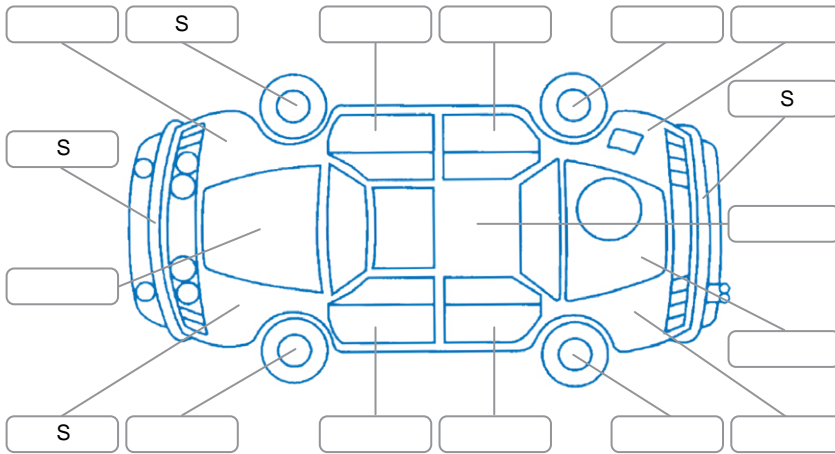

Report ID:	28,139,306	Version:	2
Created:	29 Apr 2026		

Make:	Nissan	Model:	Murano
Body Style:	Wagon	Year:	2012
Rego No.:	QDA297	Rego Expiry:	10 Jun 2026
WoF Expiry:	12 May 2027	Odometer:	160,473 Kms
Good No.:	28139306	VIN:	7AT0DH74X23031143
Next Service:	170000 kms	Service History:	No

Key
 S = Scratch R = Rust C = Crack * = Decals W = Significant scuffs
 D = Dent PT = Paint defect P = Pin dent SC = Stone Chips

Note: some defects and blemishes may not be displayed in the diagram

Body Inspection Comments