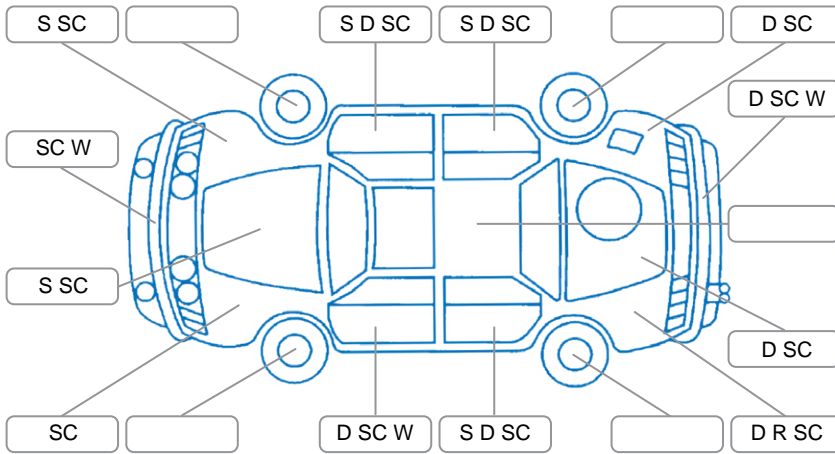

Report ID:	28,139,220	Version:	1
Created:	23 Apr 2026		

Make:	Daihatsu	Model:	Terios
Body Style:	SUV	Year:	2014
Rego No.:	HEZ830	Rego Expiry:	15 Apr 2026
WoF Expiry:	15 Oct 2026	Odometer:	232,095 Kms
Good No.:	28139220	VIN:	JDAJ210G003002712
Next Service:	238,000 Kms	Service History:	No

### Key

S = Scratch    R = Rust    C = Crack    \* = Decals    W = Significant scuffs  
 D = Dent    PT = Paint defect    P = Pin dent    SC = Stone Chips

Note: some defects and blemishes may not be displayed in the diagram

### Body Inspection Comments

Impact Damage to left rear corner of vehicle

Conditions During Body Inspection

Dry

### Under Carriage and Under Bonnet Inspection Comments

Engine Oil Leak