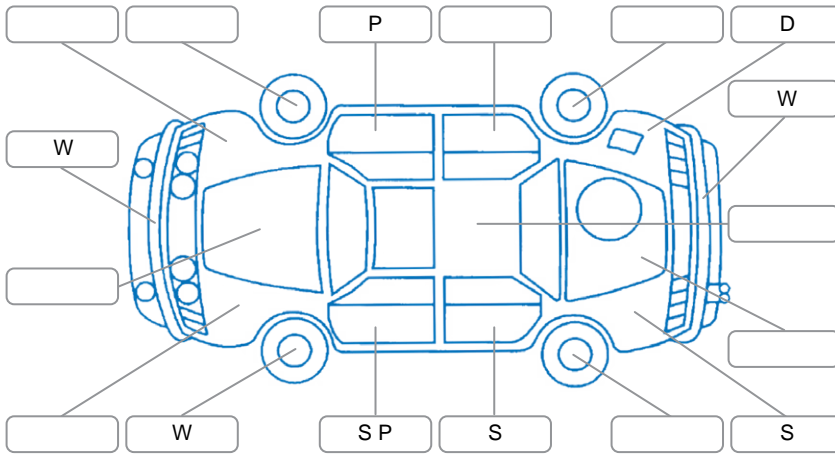

Key
 S = Scratch R = Rust C = Crack * = Decals W = Significant scuffs
 D = Dent PT = Paint defect P = Pin dent SC = Stone Chips

Note: some defects and blemishes may not be displayed in the diagram

Body Inspection Comments

Stone chips in windscreen.

Conditions During Body Inspection Dry

Under Carriage and Under Bonnet Inspection Comments

Interior Comments

Seats:	Good
Carpets:	Good
Panels:	Good
Dashboard:	Good

General Comments