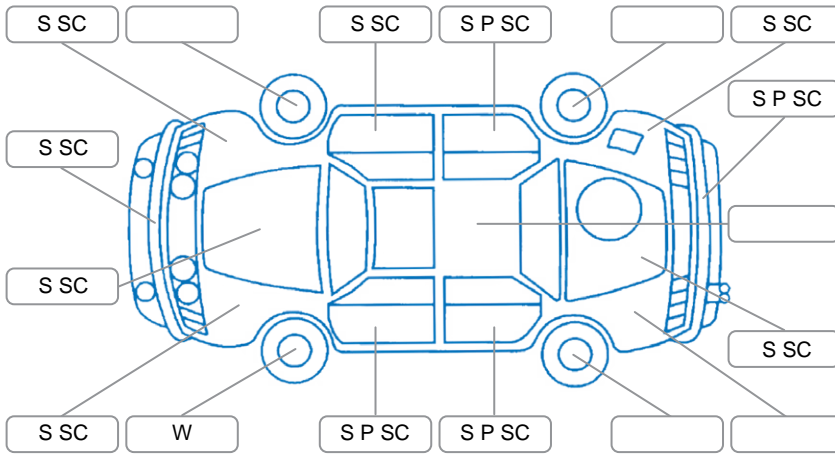

Report ID:	28,139,126	Version:	1
Created:	30 Apr 2026		

Make:	Suzuki	Model:	Baleno
Body Style:	Hatchback	Year:	2017
Rego No.:	KMA643	Rego Expiry:	21 Jun 2026
WoF Expiry:	23 Apr 2027	Odometer:	88,104 Kms
Good No.:	28139126	VIN:	MA3EWB52S00220270
Next Service:	102000	Service History:	No

Key

S = Scratch R = Rust C = Crack * = Decals W = Significant scuffs
 D = Dent PT = Paint defect P = Pin dent SC = Stone Chips

Note: some defects and blemishes may not be displayed in the diagram

Body Inspection Comments

Conditions During Body Inspection: Dry

Under Carriage and Under Bonnet Inspection Comments

Front wheel drive

Interior Comments

Seats:	Good
Carpets:	Good
Panels:	Good
Dashboard:	Good

General Comments

Drives well