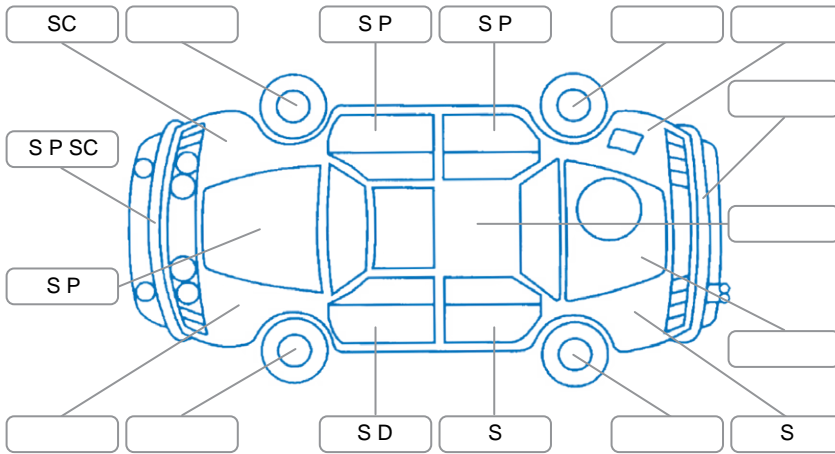

Report ID:	28,139,119	Version:	2
Created:	04 May 2026		

Make:	Ford	Model:	Ranger
Body Style:	Utility	Year:	2022
Rego No.:	PLD950	Rego Expiry:	21 Aug 2026
WoF Expiry:	22 Aug 2026	Odometer:	92,233 Kms
Good No.:	28139119	VIN:	MPBCMFF60NX412323
Next Service:	96,000	Service History:	No

Key

S = Scratch R = Rust C = Crack * = Decals W = Significant scuffs
 D = Dent PT = Paint defect P = Pin dent SC = Stone Chips

Note: some defects and blemishes may not be displayed in the diagram

Body Inspection Comments

Conditions During Body Inspection: Dry

Under Carriage and Under Bonnet Inspection Comments

Interior Comments

Seats:	Average
Carpets:	Average
Panels:	Average
Dashboard:	Average

General Comments

Road Conditions During Test Drive	Dry
Engine Timing Mechanism	Cam belt
Evidence of Cam Belt Replacement	<input type="checkbox"/> Yes <input checked="" type="checkbox"/> No Kms
Inspected by:	Samuel Weir
Published by:	Jesse Roberts
Inspection Date:	24 Apr 2026