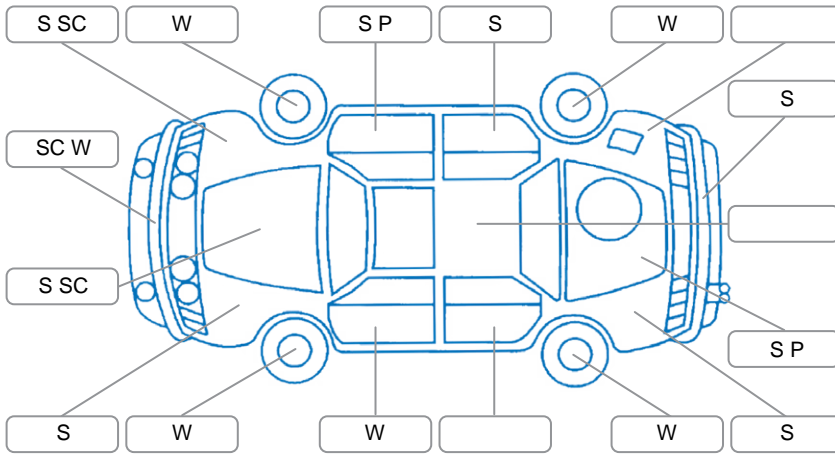

Report ID:	28,139,064	Version:	1
Created:	28 Apr 2026		

Make:	Ford	Model:	Everest
Body Style:	SUV	Year:	2019
Rego No.:	MMZ181	Rego Expiry:	14 Jun 2026
WoF Expiry:	12 May 2027	Odometer:	211,750 Kms
Good No.:	28139064	VIN:	MNAAXXMAWAKT43521
Next Service:	221,000 Kms	Service History:	Yes

Key

S = Scratch R = Rust C = Crack * = Decals W = Significant scuffs
 D = Dent PT = Paint defect P = Pin dent SC = Stone Chips

Note: some defects and blemishes may not be displayed in the diagram

Body Inspection Comments

Conditions During Body Inspection: Dry

Under Carriage and Under Bonnet Inspection Comments

4WD

Interior Comments

Seats:	Hole into driver's seat, otherwise good
Carpets:	Good
Panels:	Good
Dashboard:	Good

General Comments