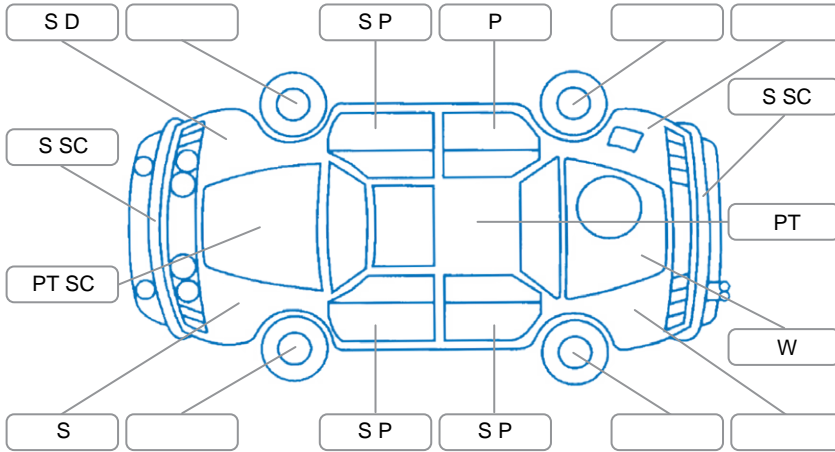

Report ID:	28,139,029	Version:	1
Created:	23 Apr 2026		

Make:	Toyota	Model:	Sprinter
Body Style:	SUV	Year:	1998
Rego No.:	ESP475	Rego Expiry:	19 May 2026
WoF Expiry:	20 Oct 2026	Odometer:	157,400 Kms
Good No.:	28139029	VIN:	7A8H6060708051852
Next Service:	163,200 Kms	Service History:	No

Key

S = Scratch R = Rust C = Crack * = Decals W = Significant scuffs
 D = Dent PT = Paint defect P = Pin dent SC = Stone Chips

Note: some defects and blemishes may not be displayed in the diagram

Body Inspection Comments

Missing indicator plastic cover.
 Clear-coat fade/bubbling on roof and bonnet.

Conditions During Body Inspection Dry

Under Carriage and Under Bonnet Inspection Comments

Oil leaks.
 Right front outer CV boot split.
 Right steering rack ball joint split.