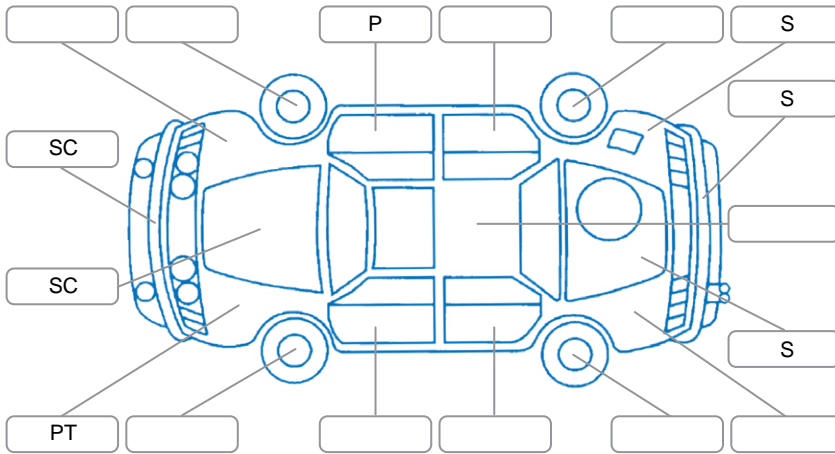

Report ID:	28,138,861	Version:	2
Created:	20 May 2026		

Make:	Holden	Model:	Rodeo 4X2
Body Style:	Utility	Year:	2007
Rego No.:	GKU285	Rego Expiry:	20 Aug 2026
WoF Expiry:	03 Oct 2026	Odometer:	190,510 Kms
Good No.:	28138861	VIN:	MPATFR85H7H576942
Next Service:	200000	Service History:	No

Key
 S = Scratch R = Rust C = Crack * = Decals W = Significant scuffs
 D = Dent PT = Paint defect P = Pin dent SC = Stone Chips

Note: some defects and blemishes may not be displayed in the diagram

Body Inspection Comments