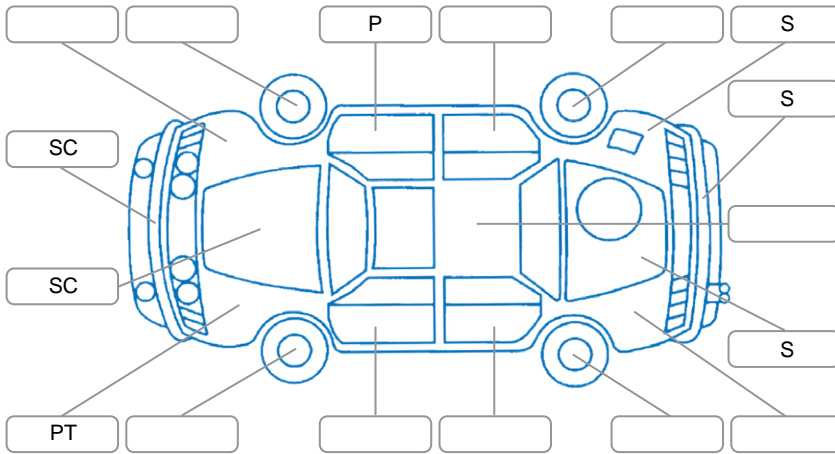

Report ID:	28,138,861	Version:	1
Created:	01 May 2026		

Make:	Holden	Model:	Rodeo 4X2
Body Style:	Utility	Year:	2007
Rego No.:	GKU285	Rego Expiry:	20 Aug 2026
WoF Expiry:	14 May 2027	Odometer:	190,510 Kms
Good No.:	28138861	VIN:	MPATFR85H7H576942
Next Service:	200000	Service History:	No

Key

S = Scratch R = Rust C = Crack * = Decals W = Significant scuffs
 D = Dent PT = Paint defect P = Pin dent SC = Stone Chips

Note: some defects and blemishes may not be displayed in the diagram

Body Inspection Comments

Conditions During Body Inspection: Dry

Under Carriage and Under Bonnet Inspection Comments

Interior Comments

Seats:	Average
Carpets:	Good
Panels:	Good
Dashboard:	Good

General Comments

2WD

Road Conditions During Test Drive	Dry	
Engine Timing Mechanism	Timing Chain	
Evidence of Cam Belt Replacement	<input type="checkbox"/> Yes <input type="checkbox"/> No	Kms
Inspected by:	Bobby Zhong	
Published by:	Bobby Zhong	
Inspection Date:	23 Apr 2026	