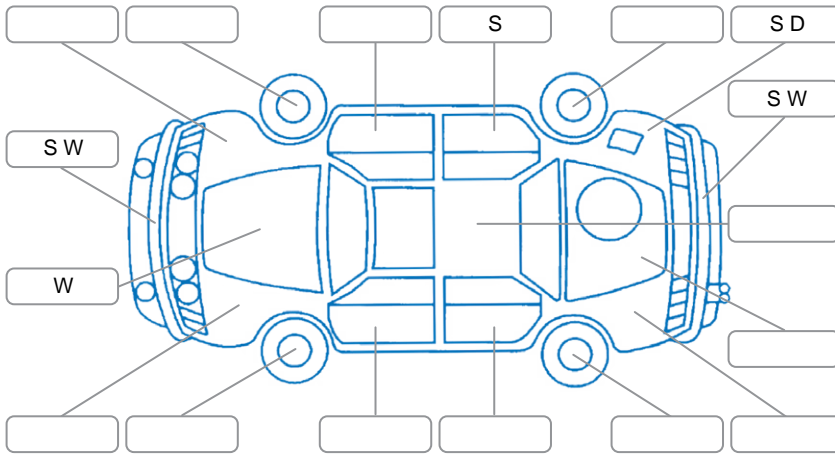

Report ID:	28,138,835	Version:	1
Created:	30 Apr 2026		

Make:	Nissan	Model:	Serena
Body Style:	Wagon	Year:	2013
Rego No.:	PQF899	Rego Expiry:	03 Jun 2026
WoF Expiry:	07 May 2027	Odometer:	169,840 Kms
Good No.:	28138835	VIN:	7AT0DH3FX22154578
Next Service:	180,000 Kms	Service History:	No

**Key**  
 S = Scratch    R = Rust    C = Crack    \* = Decals    W = Significant scuffs  
 D = Dent    PT = Paint defect    P = Pin dent    SC = Stone Chips

Note: some defects and blemishes may not be displayed in the diagram

### Body Inspection Comments

Right Rear Tail Light Cracked - Passed WoF

Conditions During Body Inspection

Dry