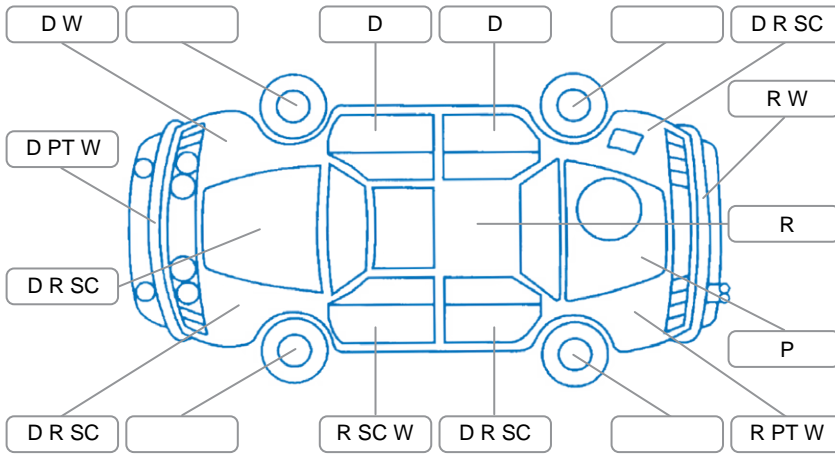

Report ID:	28,138,764	Version:	1
Created:	29 Apr 2026		

Make:	Hyundai	Model:	Iload
Body Style:	Van	Year:	2018
Rego No.:	LRS404	Rego Expiry:	27 Sep 2026
WoF Expiry:	14 Nov 2026	Odometer:	163,115 Kms
Good No.:	28138764	VIN:	KMFWBX7KMKU019737
Next Service:		Service History:	No

Key
 S = Scratch R = Rust C = Crack * = Decals W = Significant scuffs
 D = Dent PT = Paint defect P = Pin dent SC = Stone Chips

Note: some defects and blemishes may not be displayed in the diagram

Body Inspection Comments

- Windscreen stone chip not in CVA
- Damaged front bumper, held up with bolts
- Damaged front guards
- Poor repairs to left sill

Conditions During Body Inspection: Dry

Under Carriage and Under Bonnet Inspection Comments