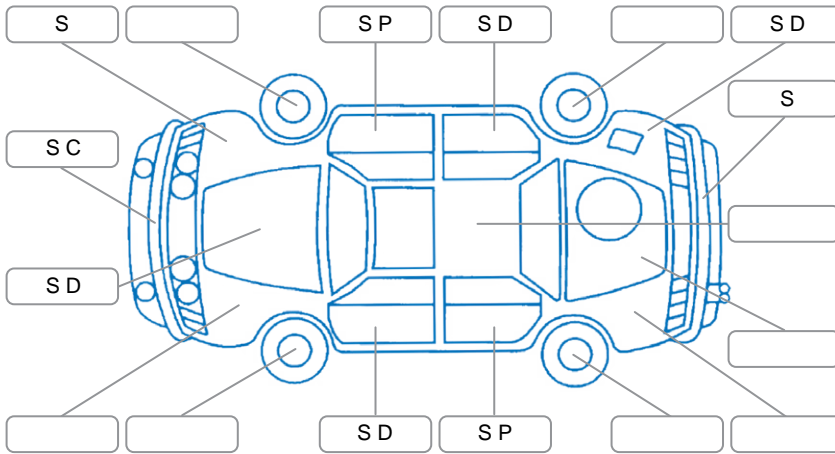

**Key**  
 S = Scratch    R = Rust    C = Crack    \* = Decals    W = Significant scuffs  
 D = Dent    PT = Paint defect    P = Pin dent    SC = Stone Chips

Note: some defects and blemishes may not be displayed in the diagram

### Body Inspection Comments

- Front bumper clips broken left side, cannot be refitted.
- Hole in front bumper.
- Rear left side of bumper not aligned with fender.
- Left wing mirror paint defect.

Conditions During Body Inspection    Dry