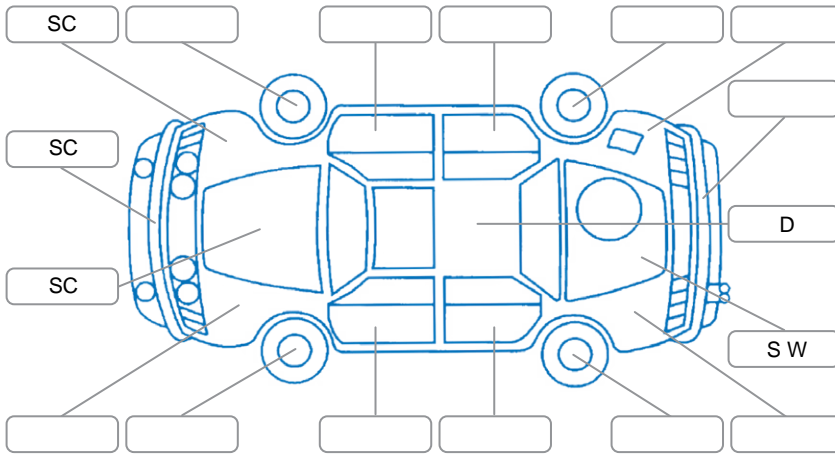

Report ID:	28,138,738	Version:	2
Created:	15 May 2026		

Make:	Ford	Model:	Ranger
Body Style:	Utility	Year:	2017
Rego No.:	LAD911	Rego Expiry:	11 Sep 2025
WoF Expiry:	11 Dec 2026	Odometer:	171,646 Kms
Good No.:	28138738	VIN:	MPBUMFF50HX137954
Next Service:	unknown	Service History:	No

**Key**  
 S = Scratch    R = Rust    C = Crack    \* = Decals    W = Significant scuffs  
 D = Dent    PT = Paint defect    P = Pin dent    SC = Stone Chips

Note: some defects and blemishes may not be displayed in the diagram