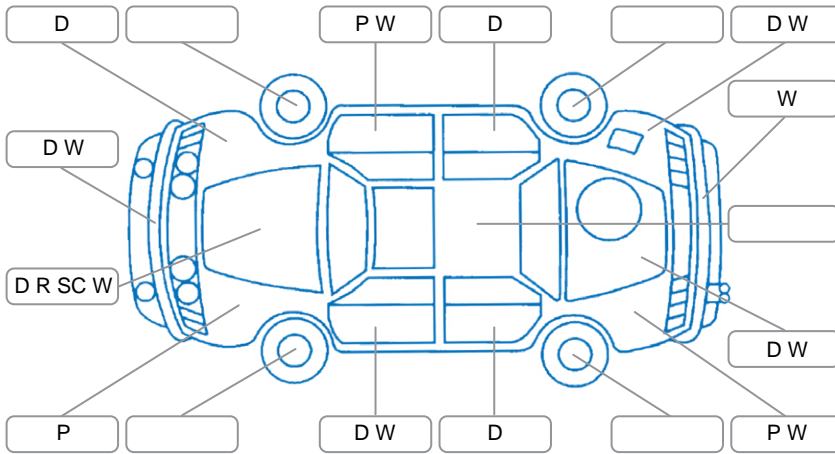

Report ID:	28,138,633	Version:	2
Created:	29 Jun 2026		

Make:	Volkswagen	Model:	T6
Body Style:	Van	Year:	2019
Rego No.:	MAT336	Rego Expiry:	26 Aug 2026
WoF Expiry:	24 Jun 2027	Odometer:	227,075 Kms
Good No.:	28138633	VIN:	WV1ZZZ7HZKH040470
Next Service:	Unreadable	Service History:	No

Key
 S = Scratch R = Rust C = Crack * = Decals W = Significant scuffs
 D = Dent PT = Paint defect P = Pin dent SC = Stone Chips

Note: some defects and blemishes may not be displayed in the diagram

Body Inspection Comments

- Poor front bumper repair
- Left headlight cracked
- Right sill dent & rust
- Holes made in rear bumper

Conditions During Body Inspection: Dry

Under Carriage and Under Bonnet Inspection Comments

Subframe surface rust