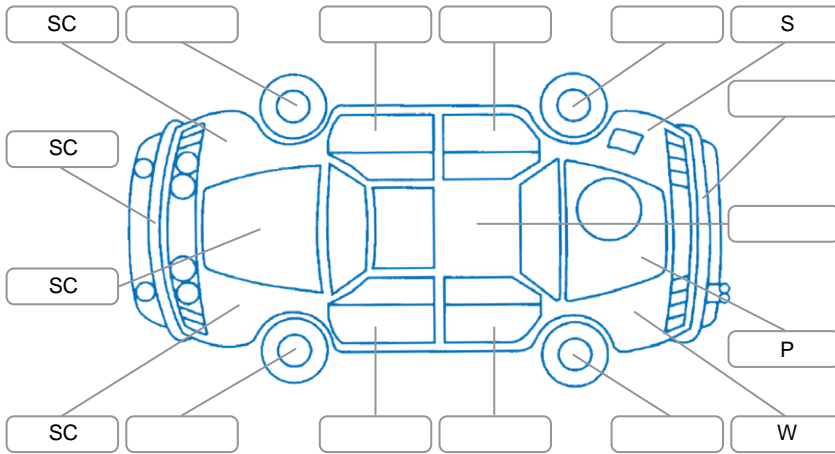

Report ID:	28,138,577	Version:	1
Created:	08 May 2026		

Make:	Ford	Model:	Ranger
Body Style:	Utility	Year:	2019
Rego No.:	MMJ390	Rego Expiry:	30 Oct 2026
WoF Expiry:	20 May 2027	Odometer:	273,939 Kms
Good No.:	28138577	VIN:	MPBUMFF50KX219150
Next Service:	278000	Service History:	Yes

Key

S = Scratch R = Rust C = Crack * = Decals W = Significant scuffs
 D = Dent PT = Paint defect P = Pin dent SC = Stone Chips

Note: some defects and blemishes may not be displayed in the diagram

Body Inspection Comments

Chips Outside CVA

Conditions During Body Inspection

Dry

Under Carriage and Under Bonnet Inspection Comments

Interior Comments

Seats: Drivers Seat Ripped

Carpets: Average

Panels: Average

Dashboard: Average

General Comments

Road Conditions During Test Drive: Dry

Engine Timing Mechanism: Timing Chain

Evidence of Cam Belt Replacement: Yes No Kms

Inspected by: Darren Beban

Published by: James Scott