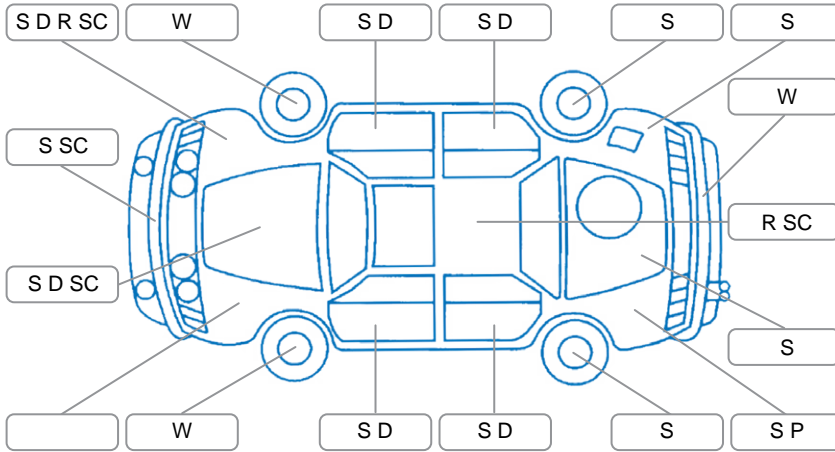

Report ID:	28,138,549	Version:	1
Created:	28 Apr 2026		

Make:	Honda	Model:	CRV
Body Style:	Wagon	Year:	2005
Rego No.:	HYY928	Rego Expiry:	09 Jul 2026
WoF Expiry:	18 Mar 2027	Odometer:	251,796 Kms
Good No.:	28138549	VIN:	7AT08G7HX14656336
Next Service:	unknown	Service History:	No

Key

S = Scratch R = Rust C = Crack * = Decals W = Significant scuffs
 D = Dent PT = Paint defect P = Pin dent SC = Stone Chips

Note: some defects and blemishes may not be displayed in the diagram

Body Inspection Comments

Stone crack in left side of windshield. Gas struts for tail gate glass are not operating.

Conditions During Body Inspection

Dry

Under Carriage and Under Bonnet Inspection Comments

Major oil leaking from engine and transmission. Minor surface rust is developing rear side of under body.