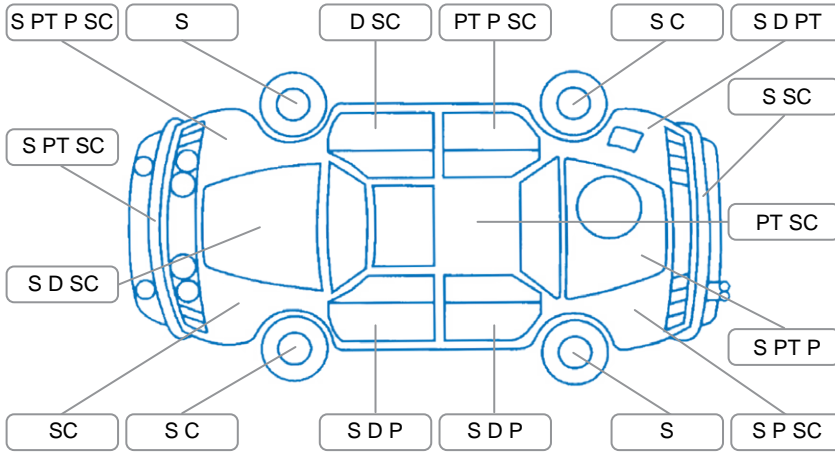

Report ID:	28,138,512	Version:	2
Created:	30 Apr 2026		

Make:	Nissan	Model:	Tiida
Body Style:	Hatchback	Year:	2010
Rego No.:	JKW375	Rego Expiry:	31 May 2026
WoF Expiry:	11 Apr 2027	Odometer:	219,019 Kms
Good No.:	28138512	VIN:	7AT0DH78X15372180
Next Service:	228,000 Kms	Service History:	No

**Key**  
 S = Scratch    R = Rust    C = Crack    \* = Decals    W = Significant scuffs  
 D = Dent    PT = Paint defect    P = Pin dent    SC = Stone Chips

Note: some defects and blemishes may not be displayed in the diagram

### Body Inspection Comments

Surface rust in tailgate shut.  
 Stonechip in windscreen in the black area.  
 Paint defect on cant rails.

Conditions During Body Inspection: Dry

### Under Carriage and Under Bonnet Inspection Comments

Transmission oil leak.