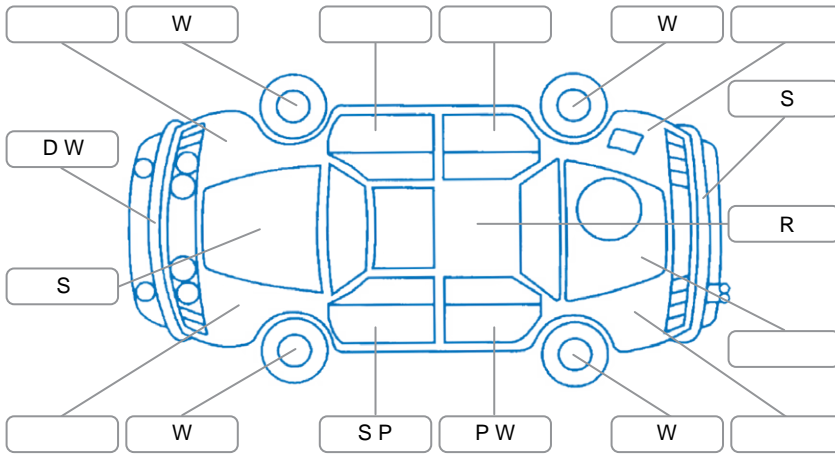

Report ID:	28,138,481	Version:	2
Created:	02 May 2026		

Make:	KIA	Model:	Cerato
Body Style:	Hatchback	Year:	2018
Rego No.:	LRD338	Rego Expiry:	29 Jun 2026
WoF Expiry:	14 May 2027	Odometer:	96,294 Kms
Good No.:	28138481	VIN:	KNAFX517MJ5776707
Next Service:	106000	Service History:	Yes

Key
 S = Scratch R = Rust C = Crack * = Decals W = Significant scuffs
 D = Dent PT = Paint defect P = Pin dent SC = Stone Chips

Note: some defects and blemishes may not be displayed in the diagram

Body Inspection Comments