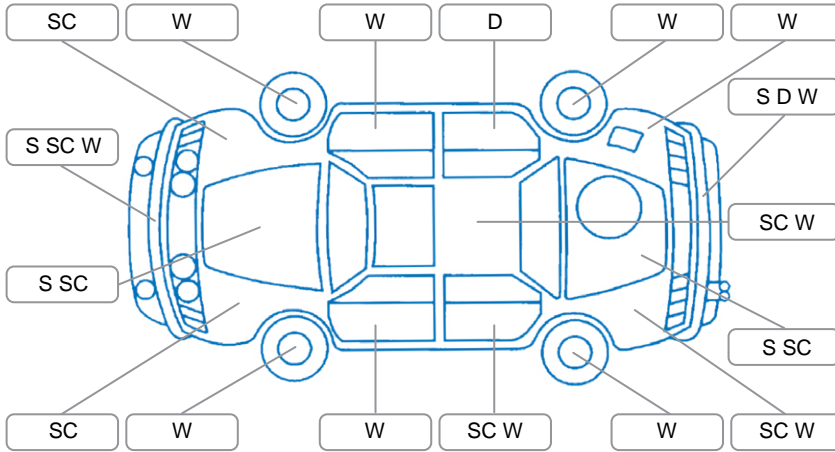

Report ID:	28,138,239	Version:	1
Created:	23 Apr 2026		

Make:	Holden	Model:	Commodore
Body Style:	Sedan	Year:	2014
Rego No.:	RSM907	Rego Expiry:	08 Aug 2020
WoF Expiry:	04 Jul 2024	Odometer:	147,283 Kms
Good No.:	28138239	VIN:	6G1FC5E22EL004335
Next Service:	152,000km	Service History:	Yes

Key

S = Scratch R = Rust C = Crack * = Decals W = Significant scuffs
 D = Dent PT = Paint defect P = Pin dent SC = Stone Chips

Note: some defects and blemishes may not be displayed in the diagram

Body Inspection Comments

Windscreen stone chips
 Rear tires balding

Conditions During Body Inspection

Dry

Under Carriage and Under Bonnet Inspection Comments

Engine oil leak
 Rear wheel drive

Interior Comments

Seats:	Good
Carpets:	Average
Panels:	Good
Dashboard:	Good