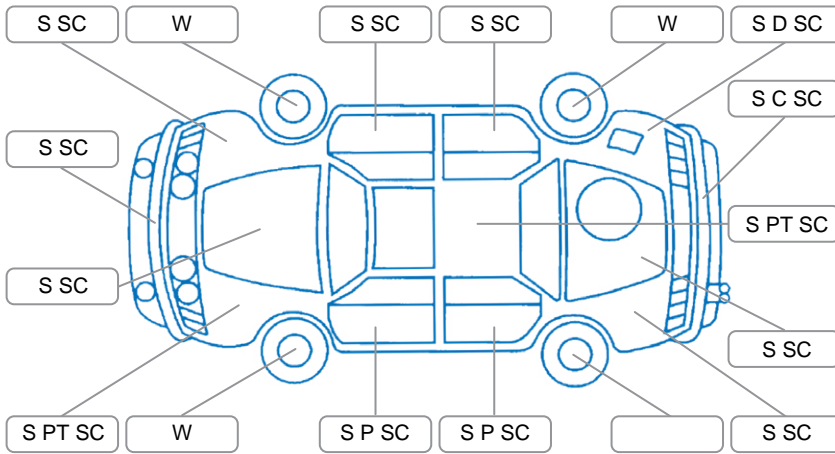

Report ID:	28,138,225	Version:	1
Created:	24 Apr 2026		

Make:	Mercedes-Benz	Model:	B200
Body Style:	Hatchback	Year:	2011
Rego No.:	JPG989	Rego Expiry:	20 Sep 2026
WoF Expiry:	17 Feb 2027	Odometer:	128,275 Kms
Good No.:	28138225	VIN:	WDD2452332J644845
Next Service:		Service History:	No

Key
 S = Scratch R = Rust C = Crack * = Decals W = Significant scuffs
 D = Dent PT = Paint defect P = Pin dent SC = Stone Chips

Note: some defects and blemishes may not be displayed in the diagram

Body Inspection Comments

Minor stonechips on windscreen
 Screw on both front doors holding trim on exterior

Conditions During Body Inspection Dry

Under Carriage and Under Bonnet Inspection Comments

Front wheel drive

Interior Comments