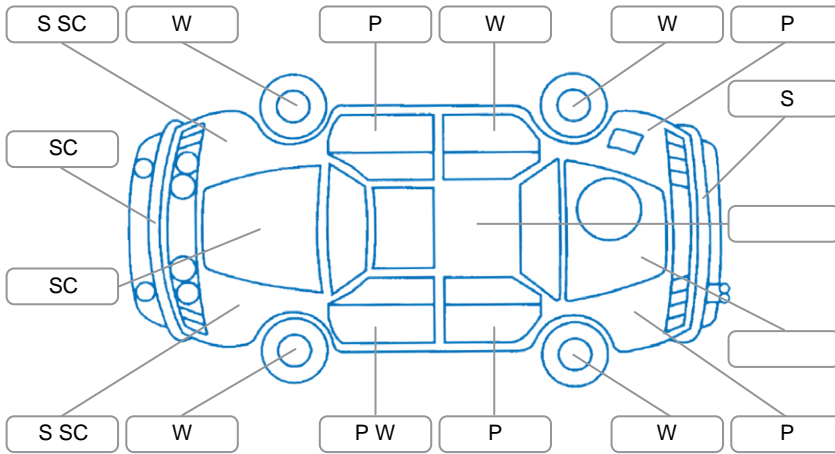

Report ID:	28,138,195	Version:	1
Created:	24 Apr 2026		

Make:	Ford	Model:	Focus
Body Style:	Hatchback	Year:	2014
Rego No.:	HRD209	Rego Expiry:	28 Apr 2027
WoF Expiry:	02 Oct 2026	Odometer:	221,527 Kms
Good No.:	28138195	VIN:	MPB1XXMB1EB85876
Next Service:	214224	Service History:	Yes

**Key**  
 S = Scratch    R = Rust    C = Crack    \* = Decals    W = Significant scuffs  
 D = Dent    PT = Paint defect    P = Pin dent    SC = Stone Chips

Note: some defects and blemishes may not be displayed in the diagram