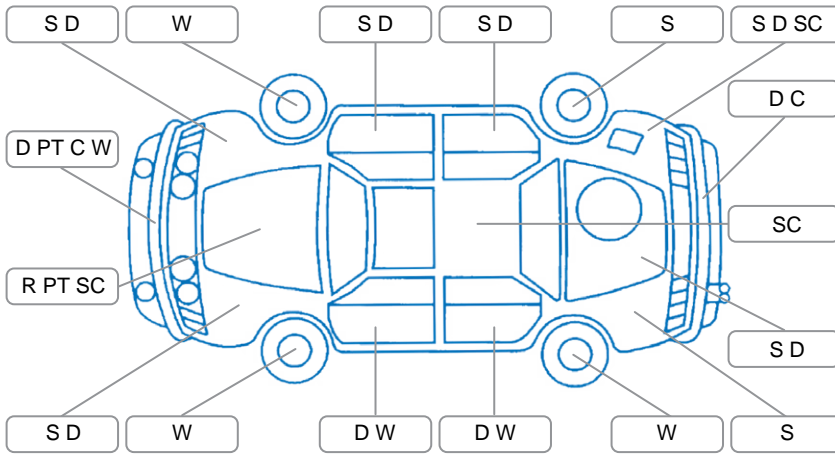

Report ID:	28,138,182	Version:	1
Created:	28 Apr 2026		

Make:	Suzuki	Model:	Swift
Body Style:	Hatchback	Year:	2006
Rego No.:	DMT462	Rego Expiry:	08 Feb 2027
WoF Expiry:	12 Jan 2027	Odometer:	219,588 Kms
Good No.:	28138182	VIN:	JSAEZC21S00160636
Next Service:	227,800kms	Service History:	No

Key
 S = Scratch R = Rust C = Crack * = Decals W = Significant scuffs
 D = Dent PT = Paint defect P = Pin dent SC = Stone Chips

Note: some defects and blemishes may not be displayed in the diagram

Body Inspection Comments

Front bumper is not fitted correctly. Left front wheel centre cap is missing. Paint is flaking on bonnet.

Conditions During Body Inspection	Dry
-----------------------------------	-----

Under Carriage and Under Bonnet Inspection Comments