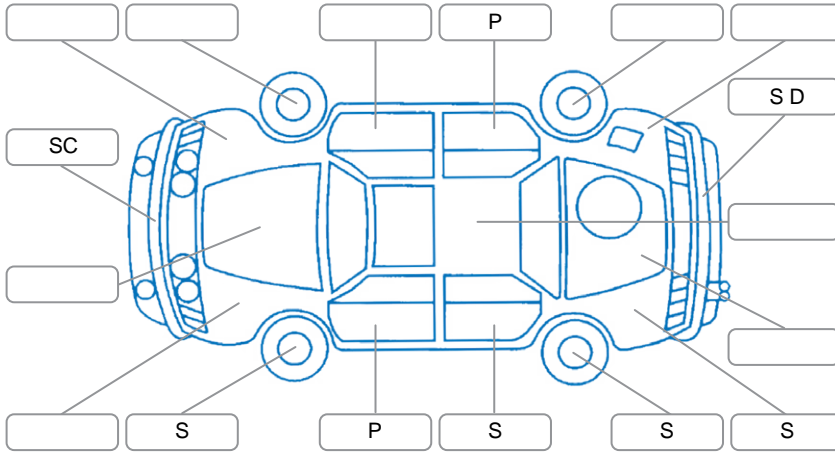

Report ID:	28,138,111	Version:	2
Created:	04 May 2026		

Make:	BMW	Model:	325i
Body Style:	Sedan	Year:	2002
Rego No.:	BNK326	Rego Expiry:	16 Sep 2026
WoF Expiry:	22 Aug 2026	Odometer:	96,137 Miles
Good No.:	28138111	VIN:	WBAEV32010FX61264
Next Service:	105,000 Miles	Service History:	Yes

**Key**

S = Scratch    R = Rust    C = Crack    \* = Decals    W = Significant scuffs  
 D = Dent    PT = Paint defect    P = Pin dent    SC = Stone Chips

Note: some defects and blemishes may not be displayed in the diagram