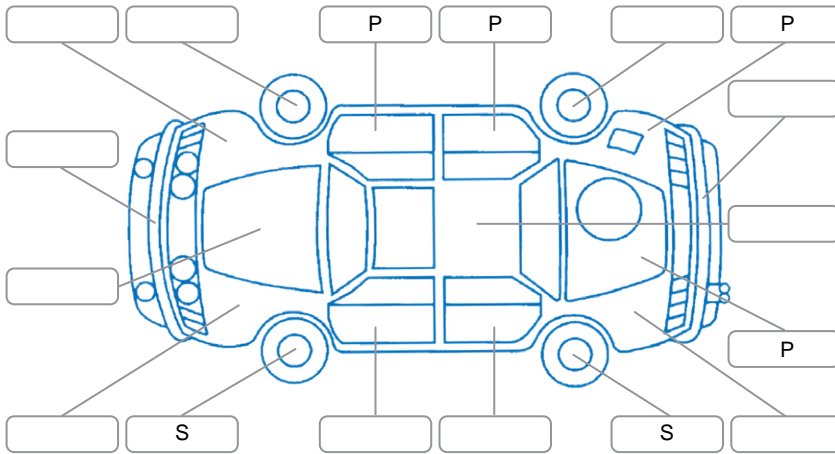

Report ID:	28,138,107	Version:	3
Created:	23 Apr 2026		

Make:	Ford	Model:	Ranger
Body Style:	Utility	Year:	2019
Rego No.:	RNW880	Rego Expiry:	21 Oct 2026
WoF Expiry:	15 Apr 2027	Odometer:	235,828 Kms
Good No.:	28138107	VIN:	MPBUMFF60JX196560
Next Service:	239,000kms	Service History:	No

**Key**  
 S = Scratch    R = Rust    C = Crack    \* = Decals    W = Significant scuffs  
 D = Dent    PT = Paint defect    P = Pin dent    SC = Stone Chips

Note: some defects and blemishes may not be displayed in the diagram