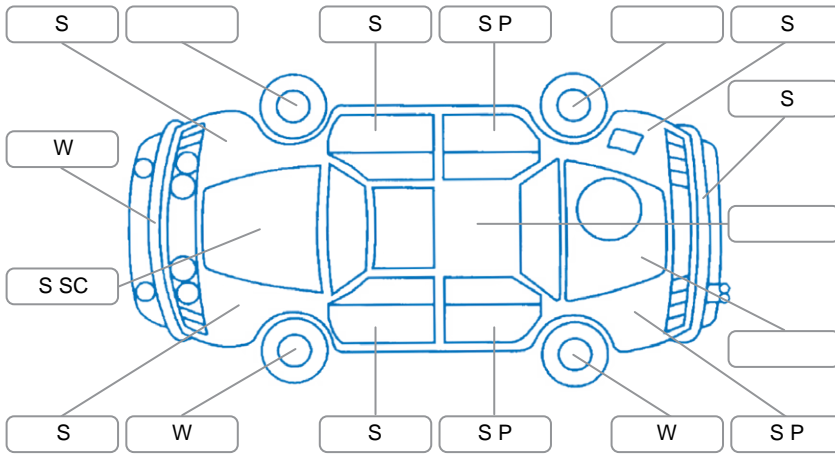

Key
 S = Scratch R = Rust C = Crack * = Decals W = Significant scuffs
 D = Dent PT = Paint defect P = Pin dent SC = Stone Chips

Note: some defects and blemishes may not be displayed in the diagram

Body Inspection Comments

Stone chips in windscreen.

Conditions During Body Inspection Dry

Under Carriage and Under Bonnet Inspection Comments

Interior Comments

Seats:	Good
Carpets:	Good
Panels:	Good
Dashboard:	Good

General Comments