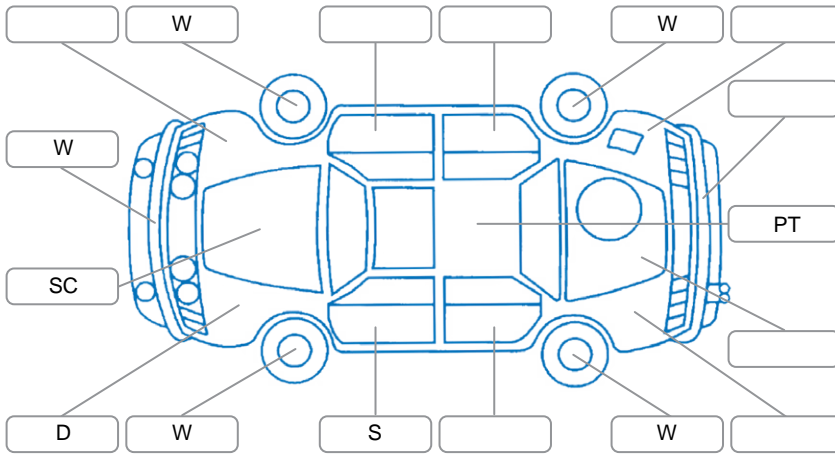

Key
 S = Scratch R = Rust C = Crack * = Decals W = Significant scuffs
 D = Dent PT = Paint defect P = Pin dent SC = Stone Chips

Note: some defects and blemishes may not be displayed in the diagram

Body Inspection Comments

Rear window edges delaminating slightly.

Conditions During Body Inspection Dry

Under Carriage and Under Bonnet Inspection Comments

Front wheel drive.
 Freshly serviced.

Interior Comments

Seats:	Average
Carpets:	Average
Panels:	Average
Dashboard:	Average