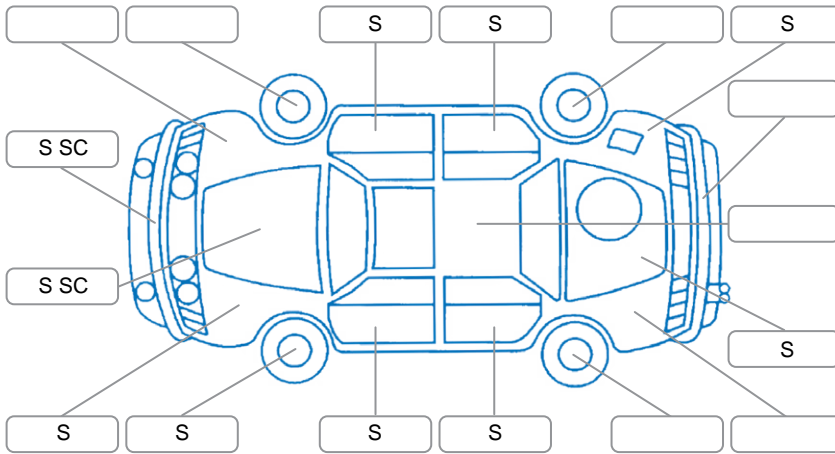

Report ID:	28,138,013	Version:	1
Created:	26 Apr 2026		

Make:	Suzuki	Model:	Swift
Body Style:	Hatchback	Year:	2012
Rego No.:	NBD63	Rego Expiry:	19 Jul 2026
WoF Expiry:	10 Oct 2026	Odometer:	101,186 Kms
Good No.:	28138013	VIN:	JSAFZC32S00102901
Next Service:	104,000	Service History:	No

Key

S = Scratch R = Rust C = Crack * = Decals W = Significant scuffs
 D = Dent PT = Paint defect P = Pin dent SC = Stone Chips

Note: some defects and blemishes may not be displayed in the diagram

Body Inspection Comments

Conditions During Body Inspection: Dry

Under Carriage and Under Bonnet Inspection Comments

Interior Comments

Seats:	Good
Carpets:	Good
Panels:	Good
Dashboard:	Good

General Comments

correct odometer is 101,186kms ##
 Transmission has shudder
 Both key/remote not working