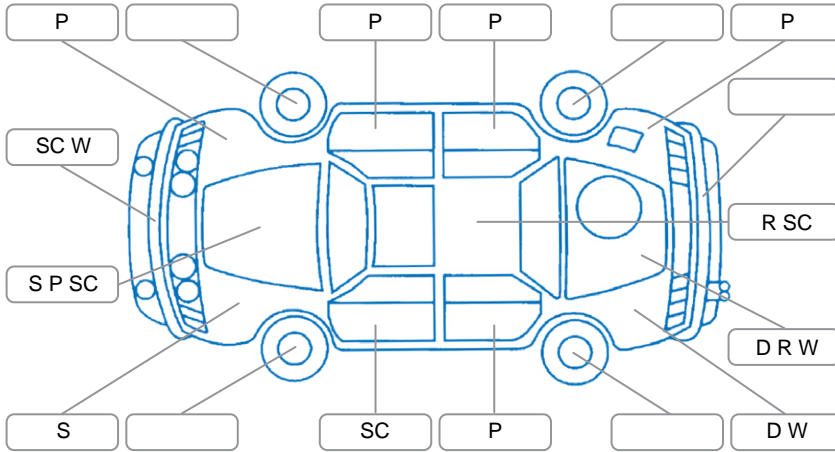

Report ID:	28,137,833	Version:	3
Created:	04 May 2026		

Make:	Toyota	Model:	Hilux
Body Style:	Utility	Year:	2023
Rego No.:	PYB872	Rego Expiry:	26 Jul 2026
WoF Expiry:	04 May 2027	Odometer:	66,227 Kms
Good No.:	28137833	VIN:	MROJA3DD900351488
Next Service:	71,000Kms	Service History:	Yes

Key

S = Scratch R = Rust C = Crack * = Decals W = Significant scuffs
 D = Dent PT = Paint defect P = Pin dent SC = Stone Chips

Note: some defects and blemishes may not be displayed in the diagram

Body Inspection Comments

Left C pillar pin dent
 Windscreen stone chips not in CVA - x2 Now Repaired

Conditions During Body Inspection Dry

Under Carriage and Under Bonnet Inspection Comments

Interior Comments

Seats:	Average
Carpets:	Average
Panels:	Average
Dashboard:	Average