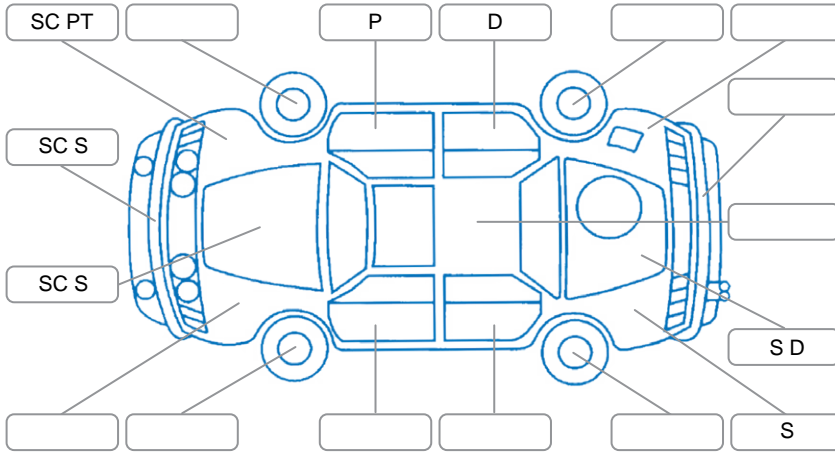

Report ID:	28,137,724	Version:	5
Created:	10 May 2026		

Make:	Volkswagen	Model:	Amarok
Body Style:	Utility	Year:	2013
Rego No.:	RSJ303	Rego Expiry:	19 May 2026
WoF Expiry:	07 Apr 2027	Odometer:	241,289 Kms
Good No.:	28137724	VIN:	WV1ZZZ2HZEA013097
Next Service:	233500km	Service History:	Yes

**Key**

S = Scratch    R = Rust    C = Crack    \* = Decals    W = Significant scuffs  
 D = Dent    PT = Paint defect    P = Pin dent    SC = Stone Chips

Note: some defects and blemishes may not be displayed in the diagram