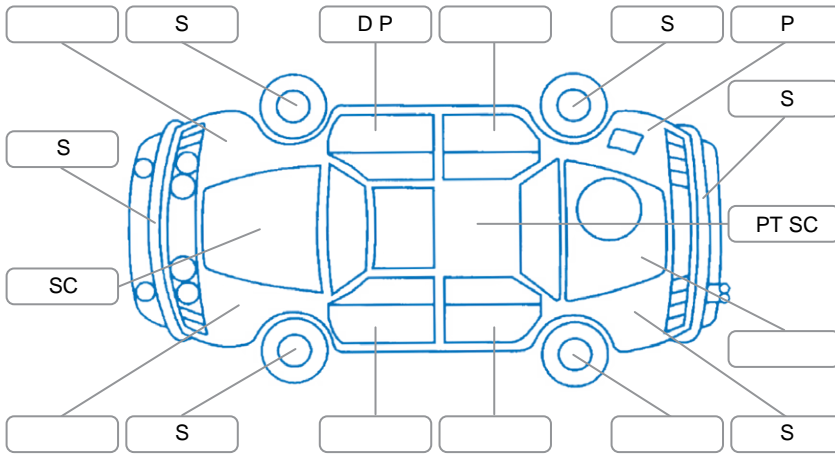

Report ID:	28,137,603	Version:	2
Created:	02 Jun 2026		

Make:	Toyota	Model:	Hiace
Body Style:	Van	Year:	2023
Rego No.:	PZC683	Rego Expiry:	09 Dec 2026
WoF Expiry:	14 May 2027	Odometer:	172,684 Kms
Good No.:	28137603	VIN:	JTFTA3AP008051966
Next Service:	182000 kms	Service History:	Yes

**Key**  
 S = Scratch    R = Rust    C = Crack    \* = Decals    W = Significant scuffs  
 D = Dent    PT = Paint defect    P = Pin dent    SC = Stone Chips

Note: some defects and blemishes may not be displayed in the diagram