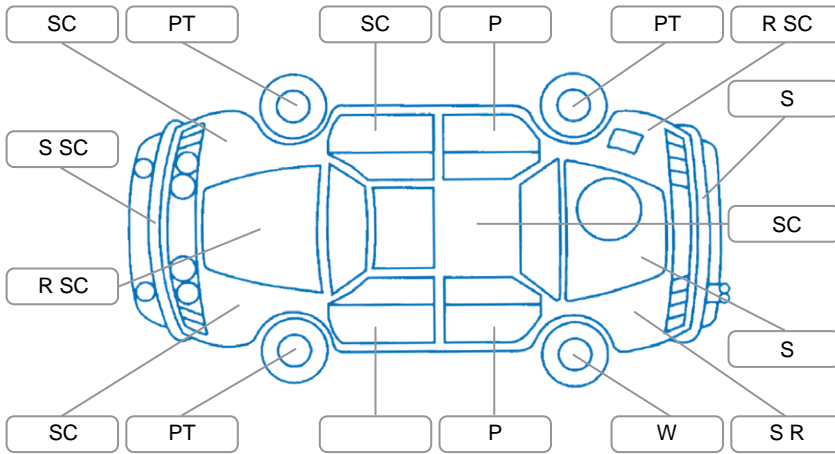

Report ID:	28,137,585	Version:	1
Created:	22 Apr 2026		

Make:	Ford	Model:	Territory
Body Style:	SUV	Year:	2013
Rego No.:	HDL464	Rego Expiry:	06 May 2026
WoF Expiry:	28 Aug 2026	Odometer:	210,989 Kms
Good No.:	28137585	VIN:	6FPAAAJGATDA40862
Next Service:	211000	Service History:	No

Key

S = Scratch R = Rust C = Crack * = Decals W = Significant scuffs
 D = Dent PT = Paint defect P = Pin dent SC = Stone Chips

Note: some defects and blemishes may not be displayed in the diagram

Body Inspection Comments

Hood lining sagging, Paint Flaking of Door Handles ,

Conditions During Body Inspection

Dry

Under Carriage and Under Bonnet Inspection Comments

R/F Tyre worn inner Shoulder, Oil seepage lower engine Area, surface rust on suspension components.