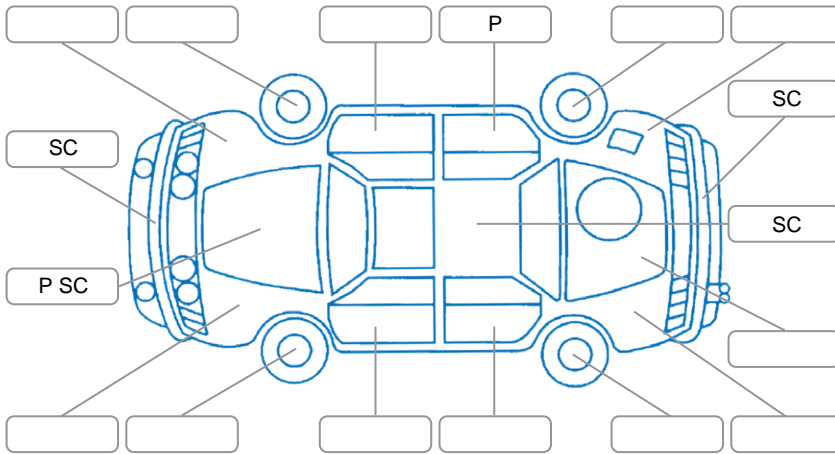

Report ID:	28,137,563	Version:	1
Created:	29 Apr 2026		

Make:	Suzuki	Model:	Swift
Body Style:	Hatchback	Year:	2012
Rego No.:	NZJ898	Rego Expiry:	28 Oct 2026
WoF Expiry:	27 Jun 2026	Odometer:	110,110 Kms
Good No.:	28137563	VIN:	7AT0GK0CX21101265
Next Service:	119336	Service History:	No

Key
 S = Scratch R = Rust C = Crack * = Decals W = Significant scuffs
 D = Dent PT = Paint defect P = Pin dent SC = Stone Chips

Note: some defects and blemishes may not be displayed in the diagram

Body Inspection Comments