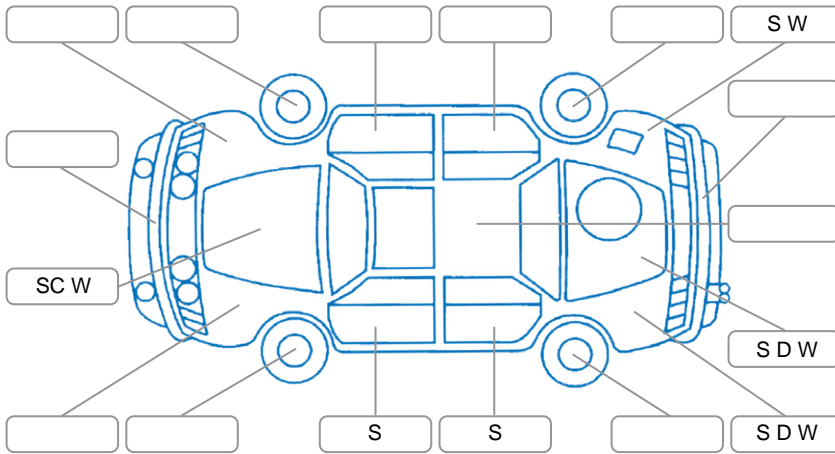

Report ID:	28,137,559	Version:	1
Created:	22 Apr 2026		

Make:	Toyota	Model:	Hilux
Body Style:	Utility	Year:	2006
Rego No.:	DGH444	Rego Expiry:	17 Jun 2026
WoF Expiry:	18 Oct 2026	Odometer:	343,040 Kms
Good No.:	28137559	VIN:	MR0EZ12G104002409
Next Service:	341000	Service History:	No

Key

S = Scratch R = Rust C = Crack * = Decals W = Significant scuffs
 D = Dent PT = Paint defect P = Pin dent SC = Stone Chips

Note: some defects and blemishes may not be displayed in the diagram

Body Inspection Comments

Hi stop cracked
 Rear quarters and underside body cut
 Right front flare cracked

Conditions During Body Inspection Dry

Under Carriage and Under Bonnet Inspection Comments

Right front shock leaking
 Engine oil leaks
 Left rear shock weeping
 Left top ball joint worn