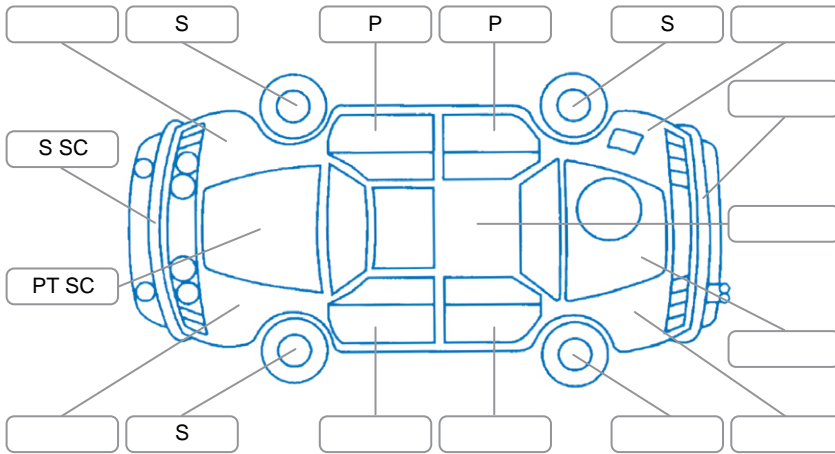

Report ID:	28,137,460	Version:	2
Created:	24 Apr 2026		

Make:	Hyundai	Model:	I30
Body Style:	Hatchback	Year:	2011
Rego No.:	GBY437	Rego Expiry:	13 Jan 2026
WoF Expiry:	19 Mar 2027	Odometer:	148,256 Kms
Good No.:	28137460	VIN:	KMHDB51DMCU361993
Next Service:	154,000kms	Service History:	No

Key
 S = Scratch R = Rust C = Crack * = Decals W = Significant scuffs
 D = Dent PT = Paint defect P = Pin dent SC = Stone Chips

Note: some defects and blemishes may not be displayed in the diagram

Body Inspection Comments