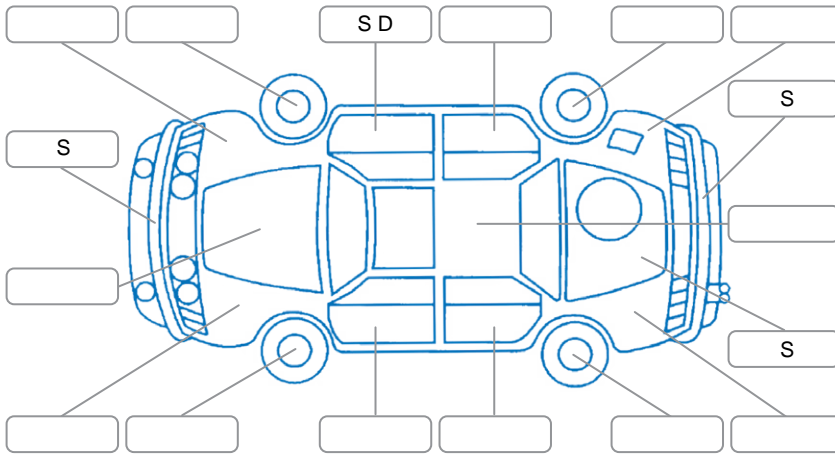

Report ID:	28,137,384	Version:	2
Created:	02 May 2026		

Make:	Nissan	Model:	X-Trail
Body Style:	Wagon	Year:	2016
Rego No.:	RQE339	Rego Expiry:	26 Jul 2026
WoF Expiry:	08 May 2027	Odometer:	107,296 Kms
Good No.:	28137384	VIN:	7AT0DH6LX26541848
Next Service:	117000 kms	Service History:	No

**Key**  
 S = Scratch    R = Rust    C = Crack    \* = Decals    W = Significant scuffs  
 D = Dent    PT = Paint defect    P = Pin dent    SC = Stone Chips

Note: some defects and blemishes may not be displayed in the diagram