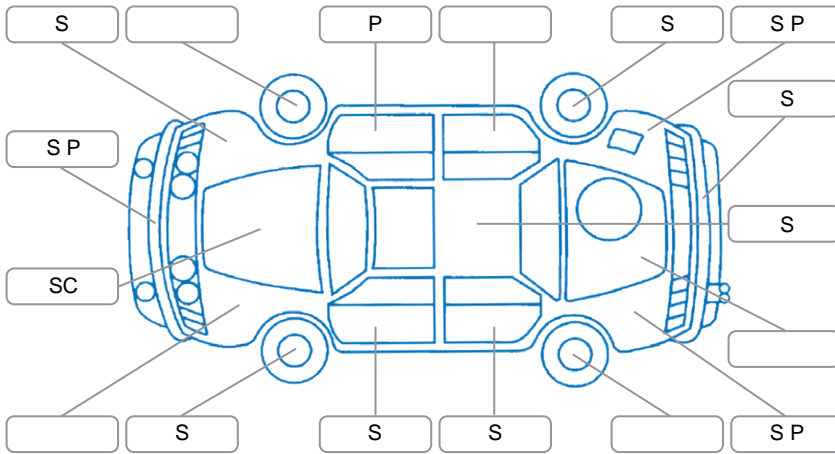

Key
 S = Scratch R = Rust C = Crack * = Decals W = Significant scuffs
 D = Dent PT = Paint defect P = Pin dent SC = Stone Chips

Note: some defects and blemishes may not be displayed in the diagram

Body Inspection Comments

Conditions During Body Inspection

Under Carriage and Under Bonnet Inspection Comments

Freshly serviced.

Interior Comments

Seats:	Good
Carpets:	Good
Panels:	Good
Dashboard:	Good

General Comments

Road Conditions During Test Drive	Dry
Engine Timing Mechanism	Timing Chain
Evidence of Cam Belt Replacement	<input type="checkbox"/> Yes <input type="checkbox"/> No Kms
Inspected by:	Curshey Accad
Published by:	Erin White
Inspection Date:	28 Apr 2026