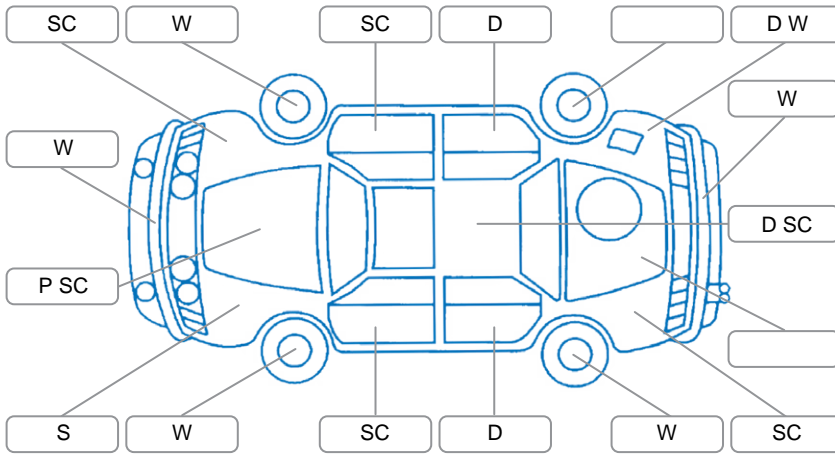

Report ID:	28,137,275	Version:	6
Created:	20 May 2026		

Make:	BMW	Model:	3 Series
Body Style:	Sedan	Year:	2017
Rego No.:	KND615	Rego Expiry:	31 Aug 2026
WoF Expiry:	04 May 2026	Odometer:	104,492 Kms
Good No.:	28137275	VIN:	WBA8E32030A020026
Next Service:	113,000 Kms	Service History:	No

Key
 S = Scratch R = Rust C = Crack * = Decals W = Significant scuffs
 D = Dent PT = Paint defect P = Pin dent SC = Stone Chips

Note: some defects and blemishes may not be displayed in the diagram

Body Inspection Comments

Conditions During Body Inspection: Dry

Under Carriage and Under Bonnet Inspection Comments

Interior Comments

Seats:	Good
Carpets:	Good
Panels:	Good
Dashboard:	Good

General Comments

Road Conditions During Test Drive	Dry	
Engine Timing Mechanism	Timing Chain	
Evidence of Cam Belt Replacement	<input type="checkbox"/> Yes <input type="checkbox"/> No	Kms
Inspected by:	Uriah Pepene	
Published by:	Uriah Pepene	
Inspection Date:	20 May 2026	