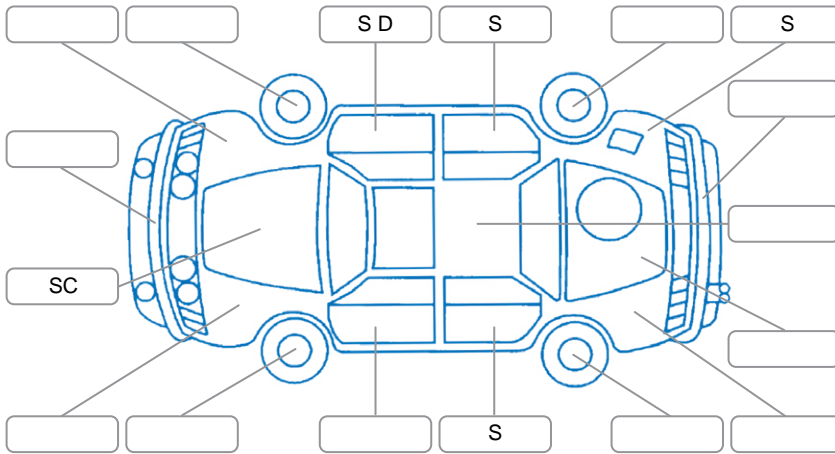

Key
 S = Scratch R = Rust C = Crack * = Decals W = Significant scuffs
 D = Dent PT = Paint defect P = Pin dent SC = Stone Chips

Note: some defects and blemishes may not be displayed in the diagram

Body Inspection Comments

Left sill small dent.
 Pass fresh VTNZ WOF.

Conditions During Body Inspection

Under Carriage and Under Bonnet Inspection Comments

Interior Comments

Seats:	Good
Carpets:	Good
Panels:	Good
Dashboard:	Good

General Comments